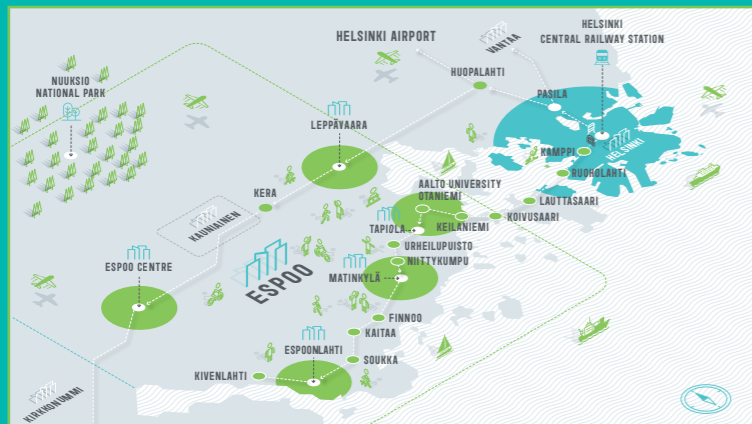

VISIT
ESPOO

BEST IN ESPOO

ESPOO CITY TOURIST MAP

USEFUL INFORMATION GETTING AROUND

Public transport services are operated by Helsinki Region Transport (HSL/HRT). Visit hsl.fi for information about different ticket types and prices and bus, metro, tram and commuter train timetables. Find the best routes with journey planner in Helsinki Region: reittiopas.fi

Scheduled archipelago boats operate during summertime to five different outdoor recreation islands in Espoo: Iso Vasikkasaari, Pentala, Stora Herrö, Rövaren & Gåsgrundet.

ESPOO TOURIST INFORMATION

P. +358 (0) 43 8246866, VISIT@ESPOO.FI